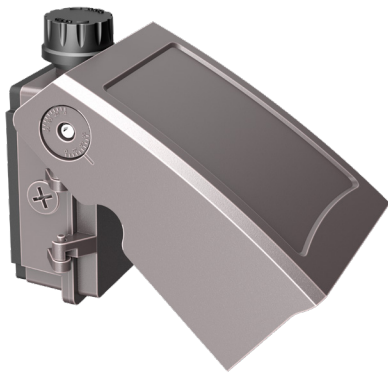

AWP03 Wall Packs

PRODUCT #	WATTS	VOLTAGE	CCT	LUMENS	EFFICACY
AWP03-20W-D-40K-LV	20W	120-277V	4000K	2,593 lm	133 lm/W
AWP03-40W-D-40K-LV	40W	120-277V	4000K	5,155 lm	133 lm/W
AWP03-40WS-40K-UD	10W-40W	120-347V	4000K	5,149 lm	132 lm/W
AWP03-80W-D-40K-UD	80W	120-347V	4000K	9,999 lm	132 lm/W
AWP03-120W-D-40K-UD	120W	120-347V	4000K	15,702 lm	130 lm/W

HD06VCRH	Photocell for 120-347V AWP03 wall packs
HB06-TUBE	Photocell extension for HD06VCRH

AWP03 fixture shown with HD06VCRH (sold separately)