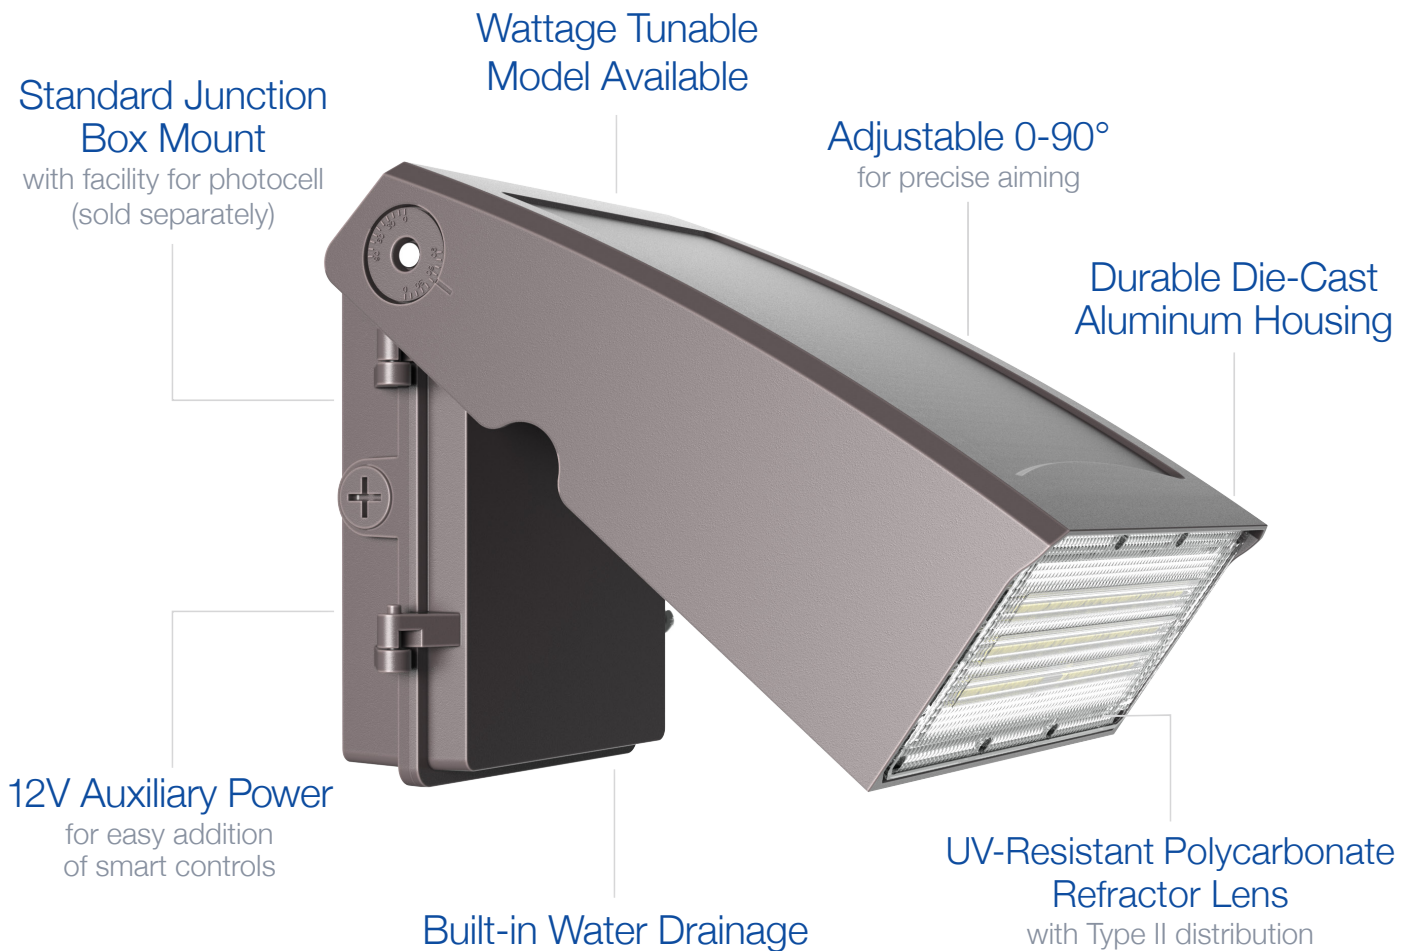

# AWP03 Wall Packs

Versatile architectural wall pack with a slim profile that fits almost any outdoor lighting application  
Ideal for building entrances, multi-use facilities, apartment buildings, institutions, schools, and more

Optional Accesories (sold separately):  
Photocell (HD06VCRH), Extension for Photocell (HB06-TUBE)

HD06VCRH

HB06-TUBE